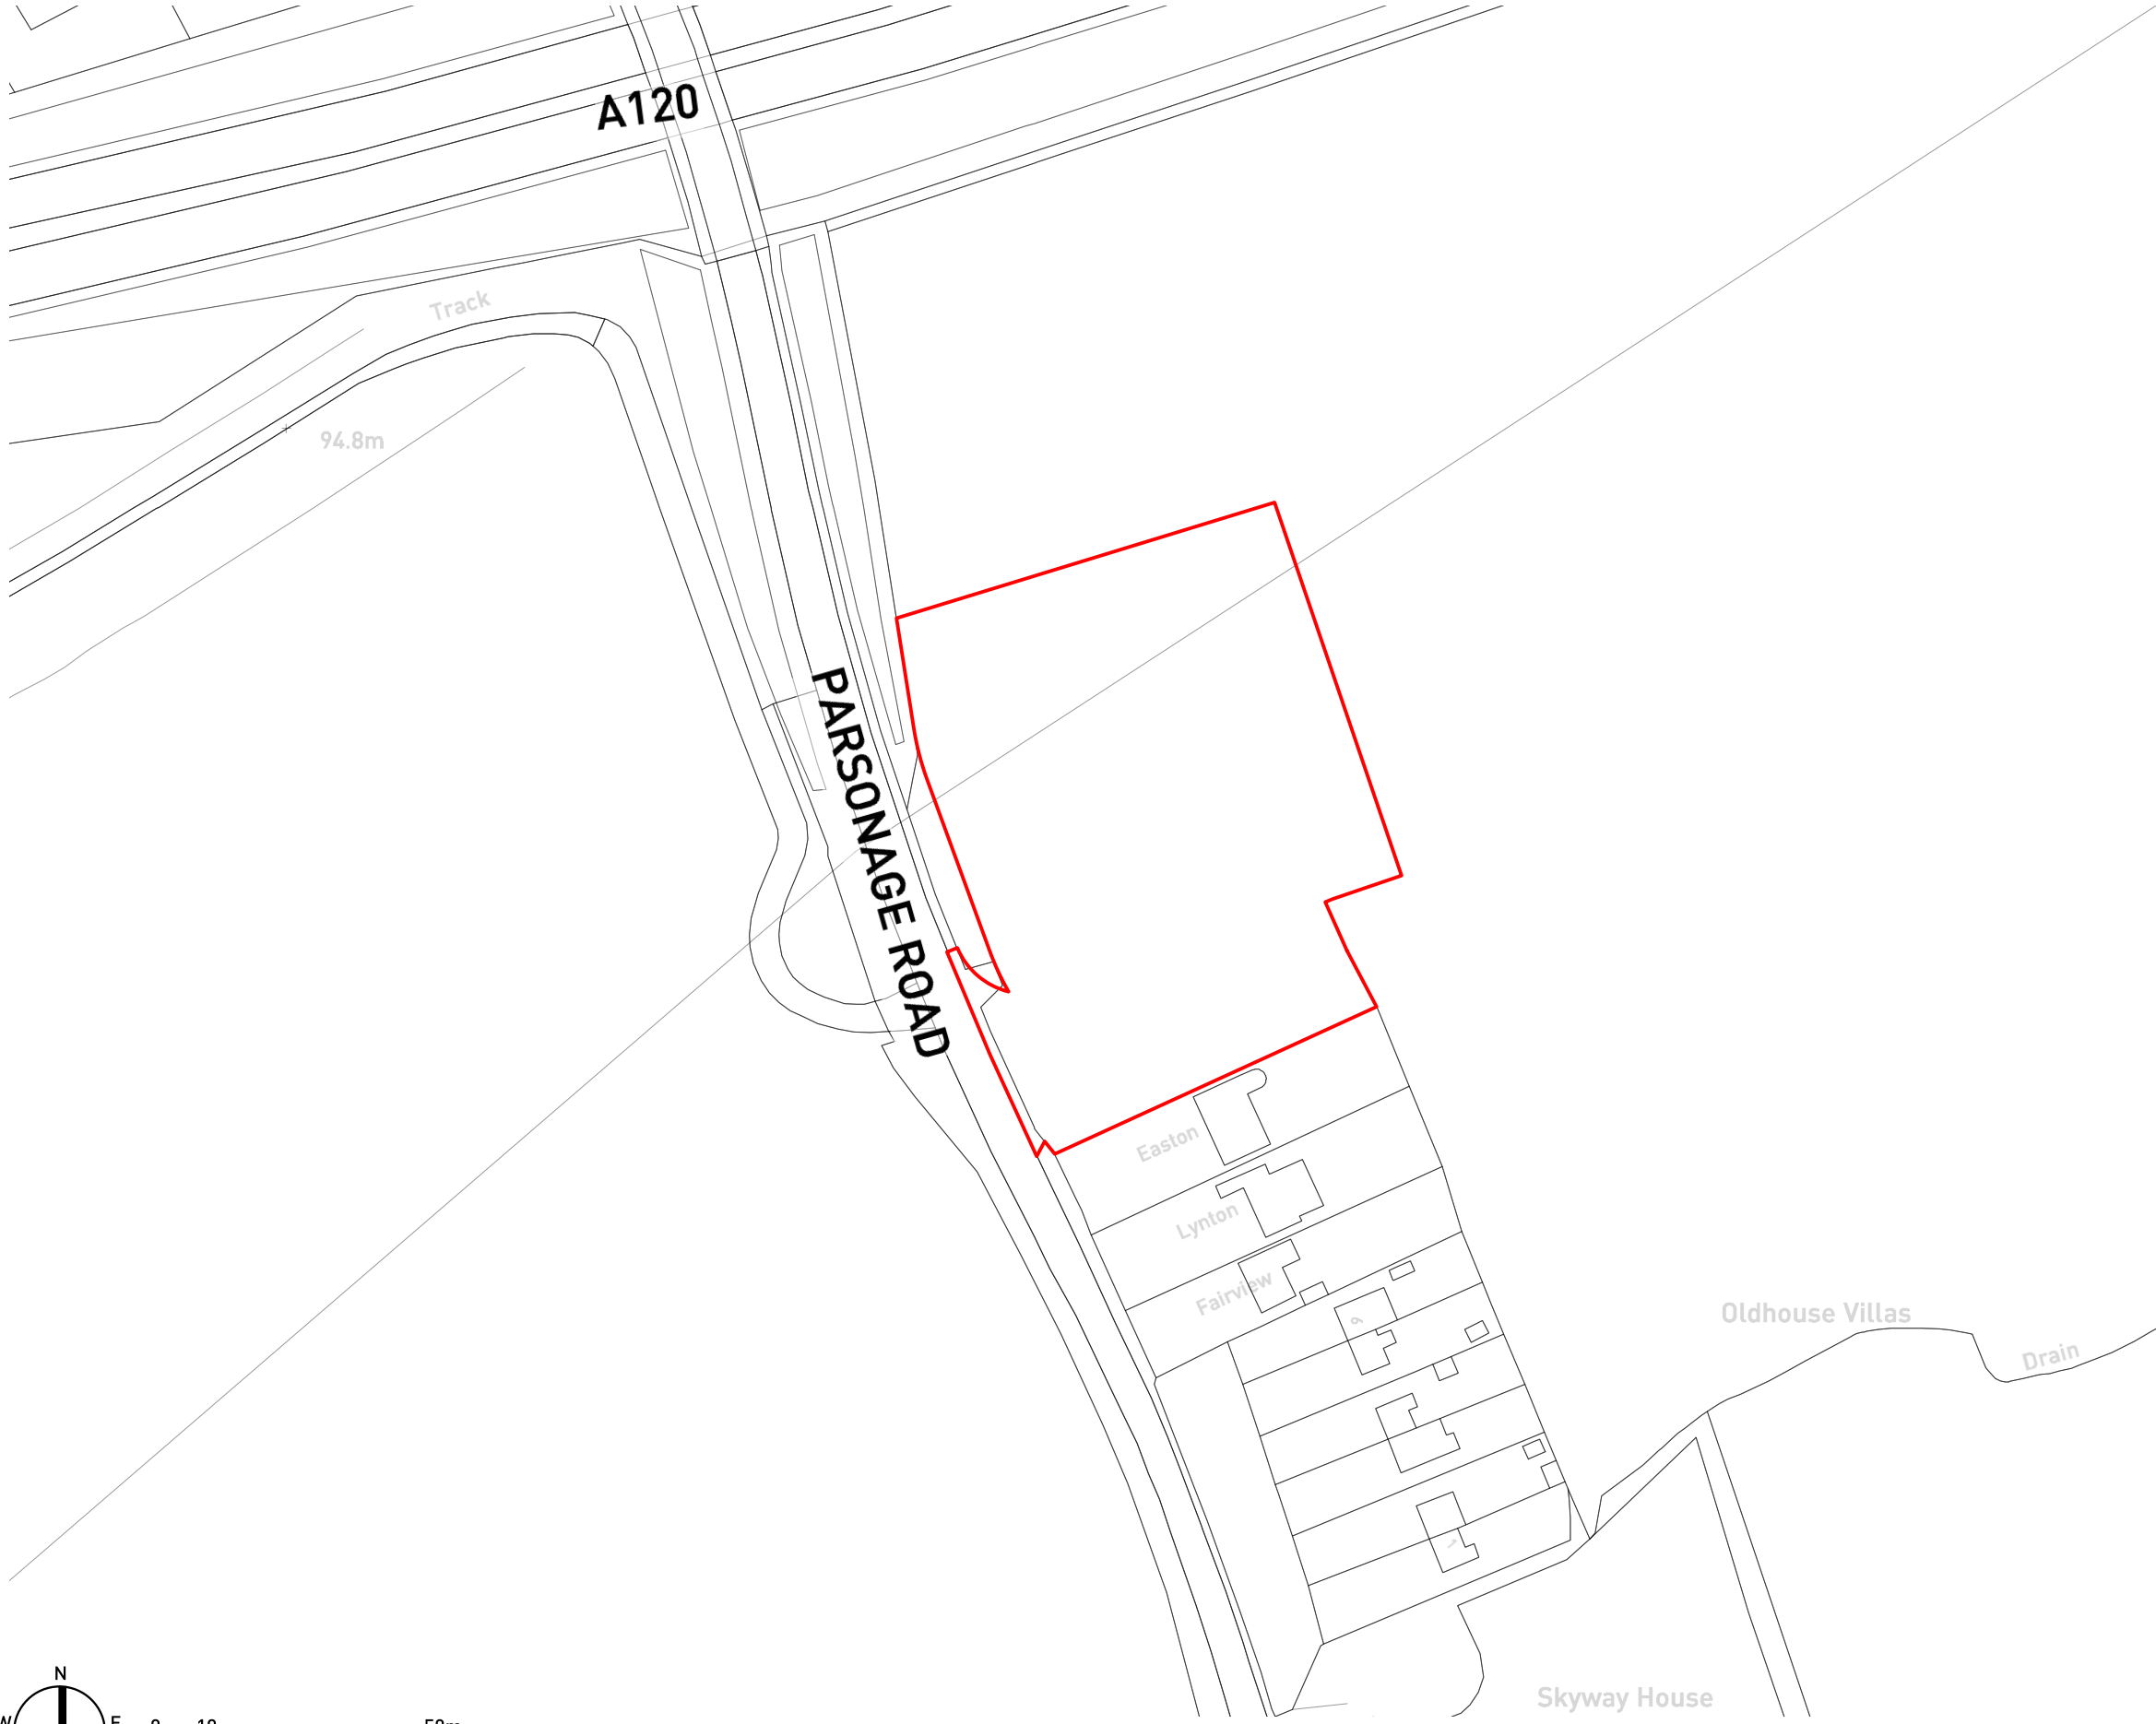

Copyright Pegasus Planning Group Ltd. Crown copyright. All rights reserved. Ordnance Survey Copyright Licence number 100042093. Promap Licence number 100020449. EmagSite Licence number 0100031673. Standard OS licence rights conditions apply. Pegasus accepts no liability for any use of this document other than for its original purpose, or by the original client, or following Pegasus express agreement to such use. T 01285 641717 www.pegasusgroup.co.uk

KEY
SITE LOCATION (0.7 HA)

LAND EAST OF PARSONAGE ROAD, TAKELEY - SITE LOCATION PLAN